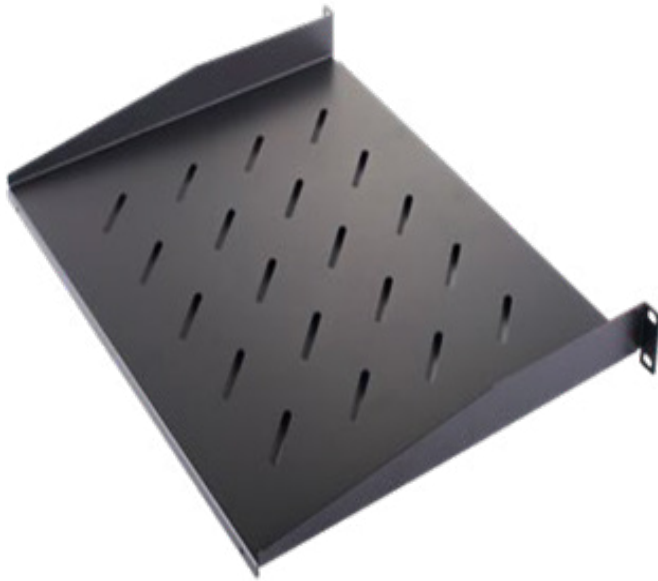

+ BENEFITS

- There are in several depths
- Pierced to allow natural cooling.
- Direct fixation by cage nuts on the uprights.
- Load capacity up to 40kg

DESCRIPTION / APPLICATIONS

Perforated 19-inch shelf that mounts directly on the 19-inch uprights of IDCOF or IDBAIE enclosures, allows for storing various types of devices (routers, internet boxes, etc.) Materials: Metal - Black: RAL 9005

ORDER INFORMATION

REF	DESIGNATION	CHARGE ADMISSIBLE / KG
PLFIX1U250	1U fixed shelf depth 250mm	20
IDPLFIX2U250	Fixed shelf 2U depth 250mm	20
IDPLFIX1U450	Fixed shelf 1U depth 450mm	40
IDPLFIX2U450	Fixed 2U shelf depth 450mm	40
IDPLFIX1U600	Fixed 1U shelf depth 600mm	40
IDPLFIX2U600	Fixed 2U rack depth 600mm	40