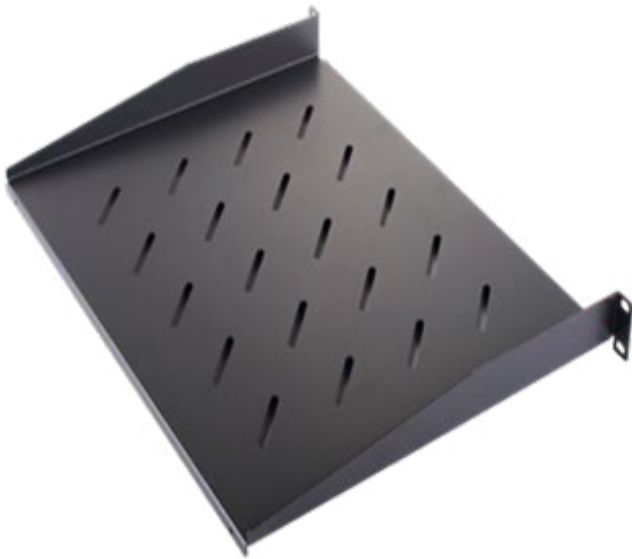

IDPLFIX1U250

Fixed shelf 1U depth 250mm

BENEFITS

- Perforated to ensure natural cooling
- Fixation by cage nuts directly on the uprights
- Maximum weight limit of 20kg accepted

PRODUCT INFORMATION

APPLICATION

Perforated 1U 19-inch rack shelf that mounts directly on the 19-inch rails of IDCOF cabinets, allowing for storage of various types of devices (routers, internet boxes ..)

Materials: Metal - Black: RAL 9005

ORDER INFORMATION

REF	DESIGNATION	PACKAGING
IDPLFIX1U250	Fixed shelf 1U depth 250mm	1

PACKAGING INFORMATION

ORDER	BOX	QUANTITY	PACKAGING
IF QUANTITY N X 1 PC	1 x 1 fan in a box	1 pc	490mmx255mmx50mm Total weight 2.4 kg
IF QUANTITY N X 10 PCS	10 x 1 box in a large box	10 pcs	505mmx330mmx285mm Total weight 13 kg