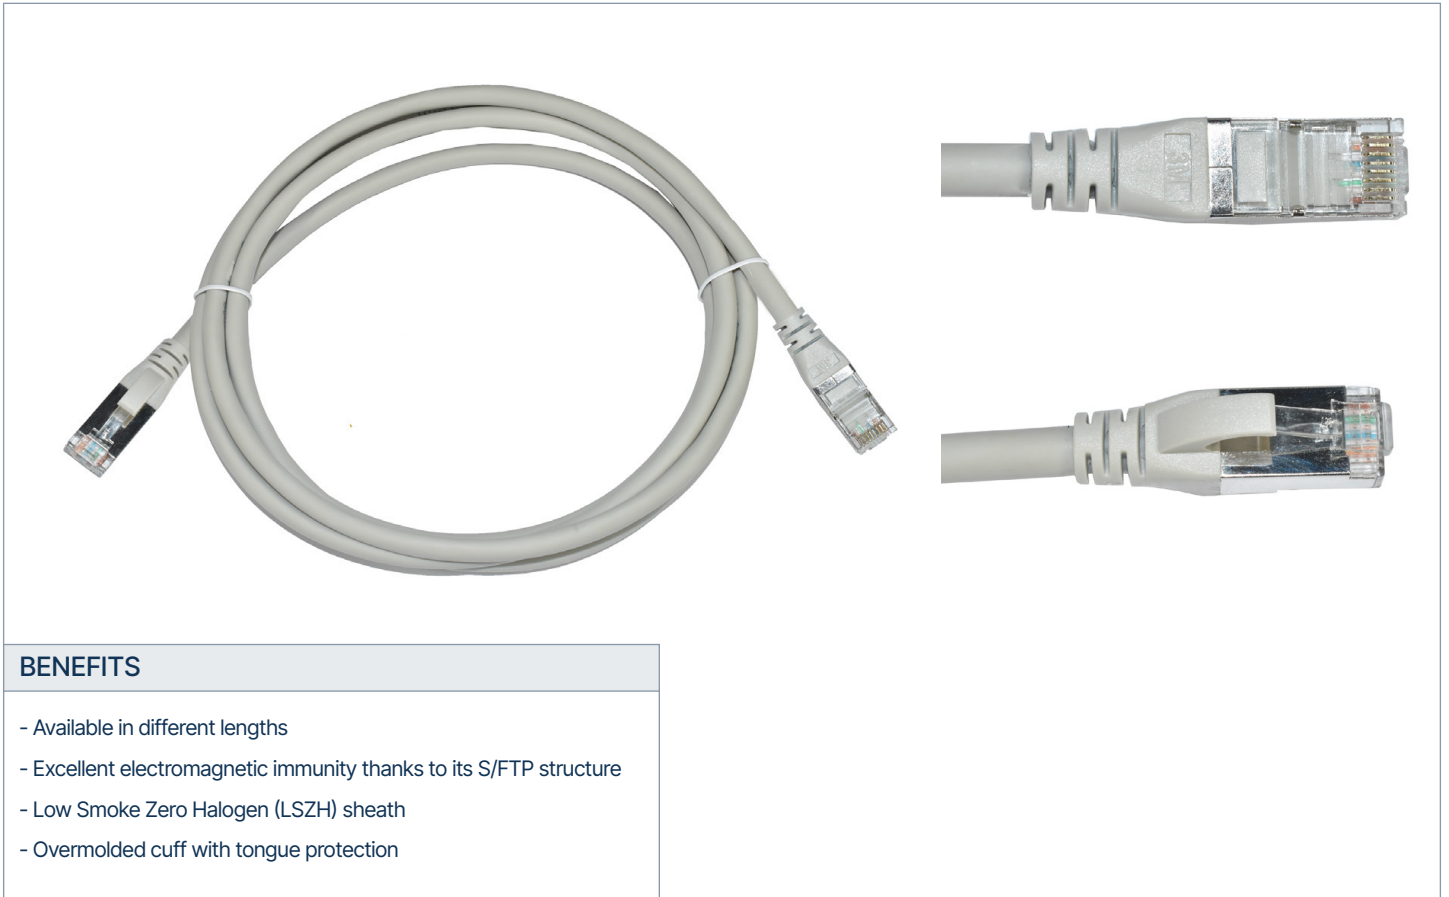

IDCORD6AXX

CAT.6A S/FTP Cables - xxM Low Smoke Zero Halogen

Ed x xxxxxx xxx → Ed and his family

BENEFITS

- Available in different lengths
- Excellent electromagnetic immunity thanks to its S/FTP structure
- Low Smoke Zero Halogen (LSZH) sheath
- Overmolded cuff with tongue protection

PRODUCT INFORMATION

DESCRIPTION

Category 6 patch cord designed to ensure Class E performance level in the context of a V.D.I. installation.

CABLES :

CONSTRUCTION	DRIVER	OUTER SHEATH
Cat6 4 pairs FTP	AWG27	LSZH Gray RAL 7035

CONNECTIVITY :

END A	GENRE	CONTACT NAME	Body
	RJ45 8P8C	8	Armoured
END B	GENRE	CONTACT NAME	BODY
	RJ45 8P8C	8	Armored

APPLICATIONS

- Ethernet base T up to 10 Gbits/s
- VoIP & ISDN
- Voice over Internet Protocol & Integrated Services Digital Network
- IEEE 802.3 af/at/bt: PoE, PoE+ and 4PPoE

STANDARDS

CONNECTORS: IEC 60603-7-51
 SYSTEM: ISO/IEC 11801 Ed3.0 Class Ea UTE XPC 90483

ORDER INFORMATION

REF	DESIGNATION	LENGTH	PACKAGING
IDCORD6A005	Cable Cat6.A S/FTP Lszh 0.5m	0.50m	Unit
IDCORD6A01	Cable Cat6.A S/FTP Lszh 1m	1m	Unit
IDCORD6A02	Cable Cat6.A S/FTP Lszh 2m	2m	Unit
IDCORD6A03	Cable Cat6.A S/FTP Lszh 3m	3m	Unit
IDCORD6A05	Cable Cat6.A S/FTP Lszh 5m	5m	Unit
IDCORD6A10	Cable Cat6.A S/FTP Lszh 10m	10m	Unit
IDCORD6A15	Cable Cat6.A S/FTP Lszh 15m	15m	Unit