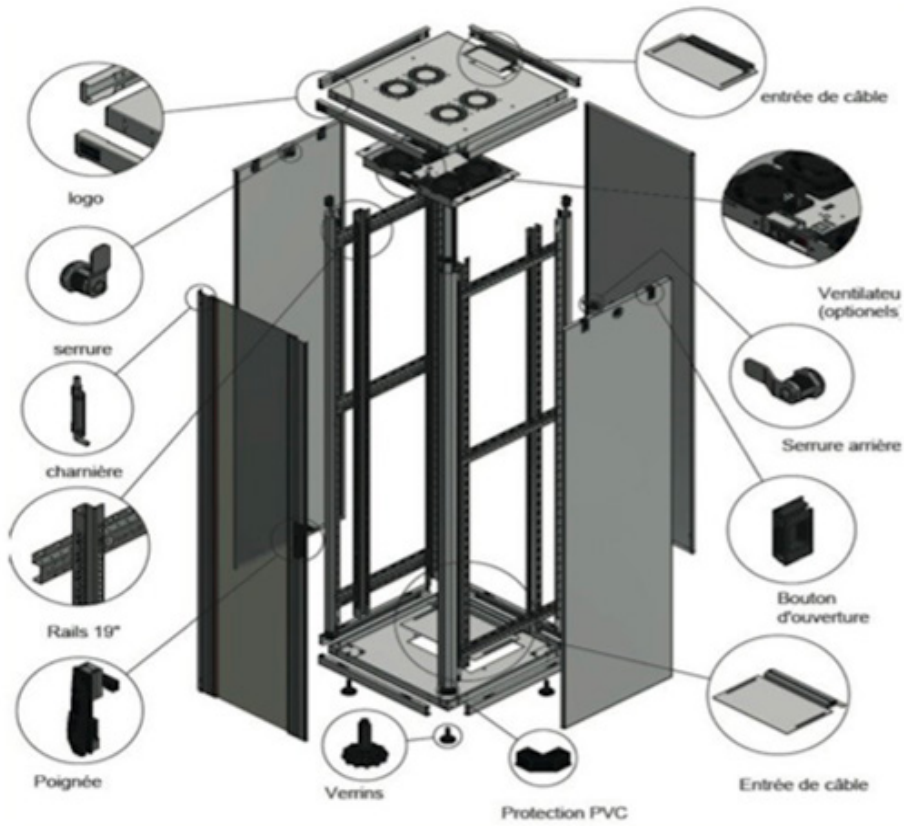

SCHEMES AND DIMENSIONS

REF	H (MM)	W (MM)	D (MM)	WEIGHT
IDBAIE2666	1292	600	600	67 kg
IDBAIE3266	1561	600	600	70 kg
IDBAIE3766	1782	600	600	75 kg
IDBAIE4266	2004	600	450	102 kg