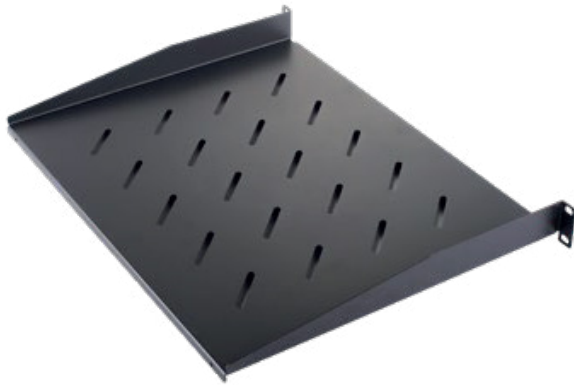

RELATED PRODUCTS

ACCESSOIRES

REF	DESIGNATION
IDPLFIX1U250	FIXED SHELF 1U P250
IDPASSF1U	BRUSH CABLE PASS-THROUGH 1U
IDGUIDC1U	CABLE PASS-THROUGH 1U 4 HOOKS
IDOB1U	BLANK PANEL 19" 1U
IDALIM8I	ALUMINUM POWER STRIP 19" 8 OUTLETS + SWITCH
IDALIM8	ALUMINUM POWER STRIP 19" 8 OUTLETS

ORDER INFORMATION

REF	NAME	DESIGNATION	LOAD CAPACITY
IDBAIE2666	26U	BAY 26U 600×600 glass front door	600 kgs
IDBAIE3266	32U	BAY 32U 600×600 glass front door	600 kgs
IDBAIE3766	37U	BAY 37U 600×600 glass front door	600 kgs
IDBAIE4266	42U	BAY 42U 600×600 glass front door	600 kgs